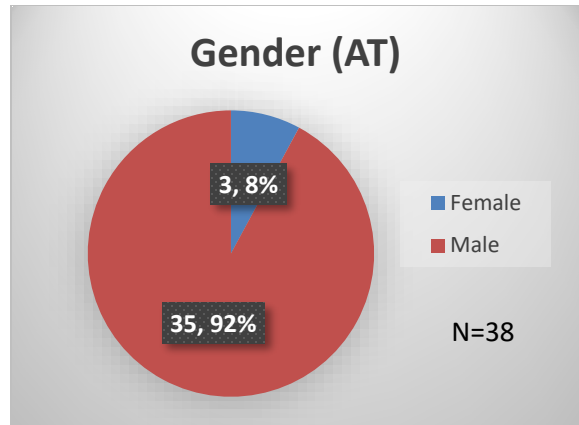

Daily Data Dashboard – November 17, 2022
Demographics for JTDC Population
Thursday Morning Midnight Count

Total # of probation Involved youth¹: 1,023

¹ Probation Active: Any youth who is pending sentencing with an active social history, has been formally placed on probation or supervision with Cook County Juvenile Probation on the date of the report.

*Age, Gender and Race for Criminal Court population (N=2) is not represented in this report.

Data sources: cFive Supervisor – Probation Population and RMIS – JTDC Population

Daily Data Dashboard – November 17, 2022
Demographics for JTDC Population
Thursday Morning Midnight Count