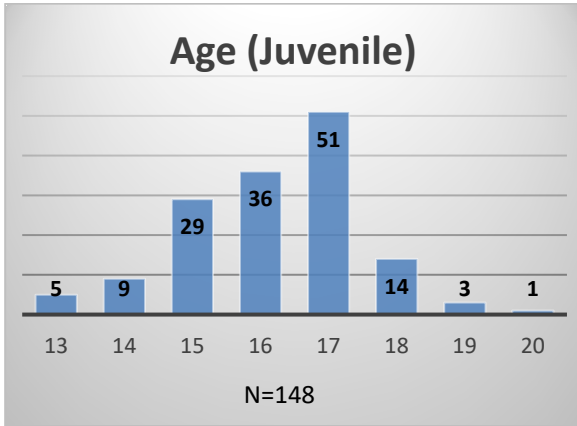

Daily Data Dashboard – November 17, 2022
Demographics for JTDC Population
Thursday Morning Midnight Count

Total # of probation Involved youth¹: 1,023

¹ Probation Active: Any youth who is pending sentencing with an active social history, has been formally placed on probation or supervision with Cook County Juvenile Probation on the date of the report.

*Age, Gender and Race for Criminal Court population (N=2) is not represented in this report.

Data sources: cFive Supervisor – Probation Population and RMIS – JTDC Population

Daily Data Dashboard – November 17, 2022
Demographics for JTDC Population
Thursday Morning Midnight Count