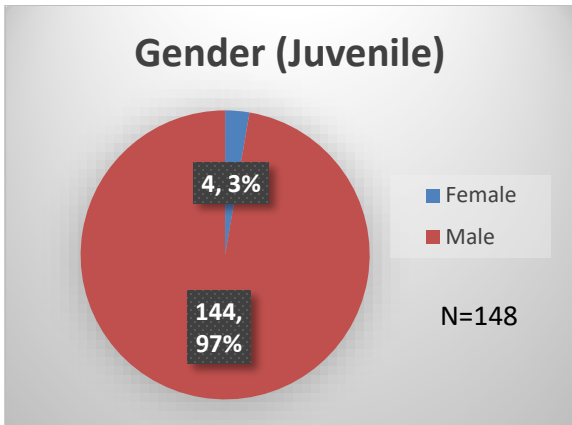

Daily Data Dashboard – November 17, 2022
Demographics for JTDC Population
Thursday Morning Midnight Count

Total # of probation Involved youth¹: 1,023

¹ Probation Active: Any youth who is pending sentencing with an active social history, has been formally placed on probation or supervision with Cook County Juvenile Probation on the date of the report.

*Age, Gender and Race for Criminal Court population (N=2) is not represented in this report.

Data sources: cFive Supervisor – Probation Population and RMIS – JTDC Population

Daily Data Dashboard – November 17, 2022
Demographics for JTDC Population
Thursday Morning Midnight Count