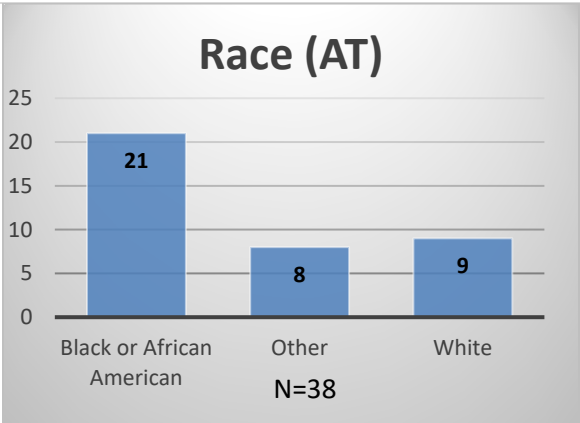

Daily Data Dashboard – November 17, 2022
Demographics for JTDC Population
Thursday Morning Midnight Count

Total # of probation Involved youth¹: 1,023

¹ Probation Active: Any youth who is pending sentencing with an active social history, has been formally placed on probation or supervision with Cook County Juvenile Probation on the date of the report.

*Age, Gender and Race for Criminal Court population (N=2) is not represented in this report.

Data sources: cFive Supervisor – Probation Population and RMIS – JTDC Population

Daily Data Dashboard – November 17, 2022
Demographics for JTDC Population
Thursday Morning Midnight Count