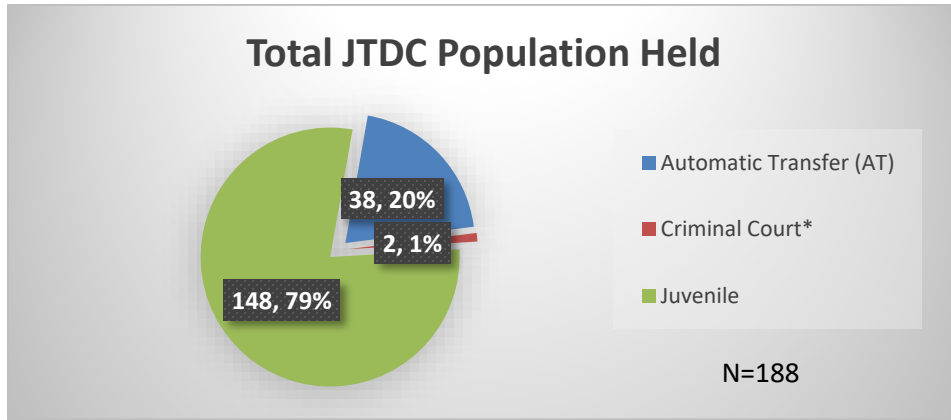

Daily Data Dashboard – November 17, 2022
Demographics for JTDC Population
Thursday Morning Midnight Count

Total # of probation Involved youth¹: 1,023

¹ Probation Active: Any youth who is pending sentencing with an active social history, has been formally placed on probation or supervision with Cook County Juvenile Probation on the date of the report.

*Age, Gender and Race for Criminal Court population (N=2) is not represented in this report.

Data sources: cFive Supervisor – Probation Population and RMIS – JTDC Population

Daily Data Dashboard – November 17, 2022
Demographics for JTDC Population
Thursday Morning Midnight Count