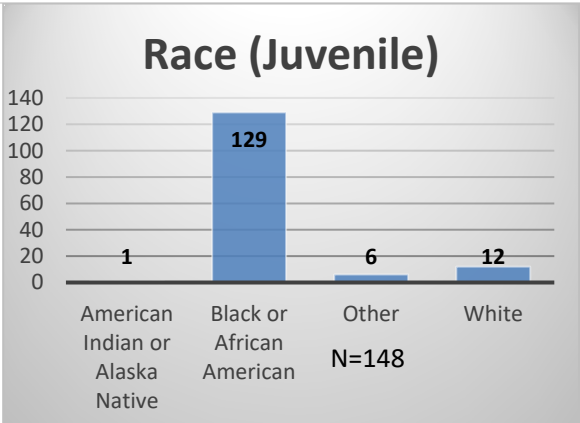

Daily Data Dashboard – November 17, 2022
Demographics for JTDC Population
Thursday Morning Midnight Count

Total # of probation Involved youth¹: 1,023

¹ Probation Active: Any youth who is pending sentencing with an active social history, has been formally placed on probation or supervision with Cook County Juvenile Probation on the date of the report.

*Age, Gender and Race for Criminal Court population (N=2) is not represented in this report.

Data sources: cFive Supervisor – Probation Population and RMIS – JTDC Population

Daily Data Dashboard – November 17, 2022
Demographics for JTDC Population
Thursday Morning Midnight Count