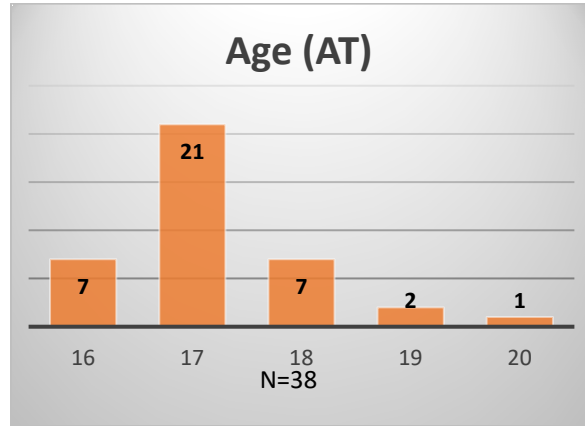

Daily Data Dashboard – November 17, 2022
Demographics for JTDC Population
Thursday Morning Midnight Count

Total # of probation Involved youth¹: 1,023

¹ Probation Active: Any youth who is pending sentencing with an active social history, has been formally placed on probation or supervision with Cook County Juvenile Probation on the date of the report.

*Age, Gender and Race for Criminal Court population (N=2) is not represented in this report.

Data sources: cFive Supervisor – Probation Population and RMIS – JTDC Population

Daily Data Dashboard – November 17, 2022
Demographics for JTDC Population
Thursday Morning Midnight Count